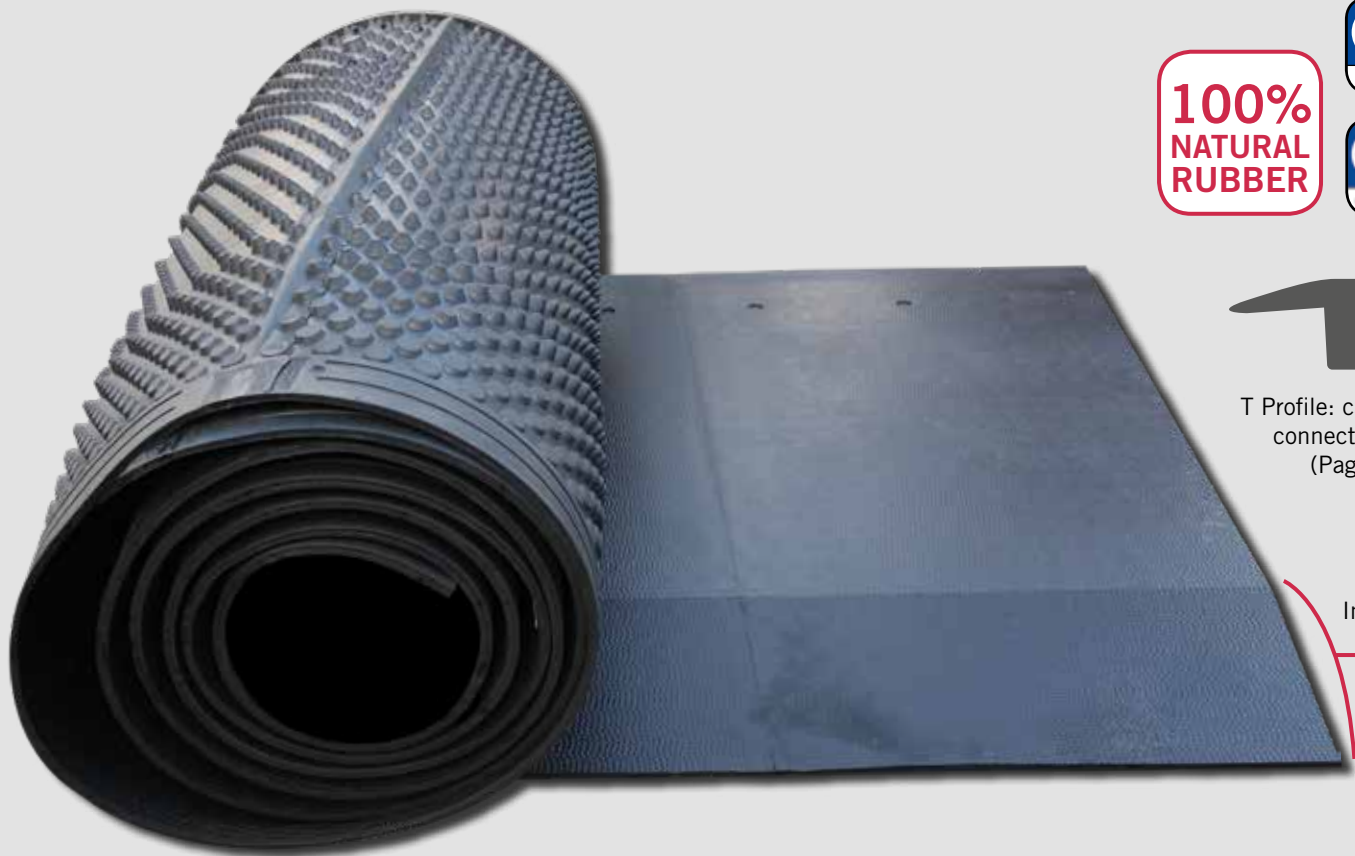

# QUIETA ROLL

THE ONLY FREESTALL  
RUBBER MAT IN ROLL  
REALLY COMFORTABLE

DOCUMENTATION &  
INSTALLATION INSTRUCTIONS

IDS / ID GROUP

ZA Alpespace 73800 Porte de Savoie - FRANCE

Tel. : +33 (0)4 79 84 36 06 - [www.ids-france.net](http://www.ids-france.net) - [ids@ids-france.net](mailto:ids@ids-france.net)

**100%  
NATURAL  
RUBBER**

T Profile: can be use to connect two rolls (Page 38)

Integrated slope 40 cm

 Not recommended for tie stall

 Quick & easy to install: no junction

 8x80mm Hammerfix with stainless steel screws & washers. 3 screws / place

**COMFORT**  
Bedding with unequaled comfort thanks to evenly positioned rubber pads on the lower side.

**SECURITY**  
Non-slip hammered upper side: fewer injuries, less stress, greater well-being and higher yield for the animal.

**HYGIENE**  
100 % natural rubber: perfect tightness. Integrated slope at the back of the mat allowing the evacuation of liquids. High pressure washing.

**RELIABILITY**  
High resistance to crushing. Reduced maintenance costs, consumption of straw and cleaning time.