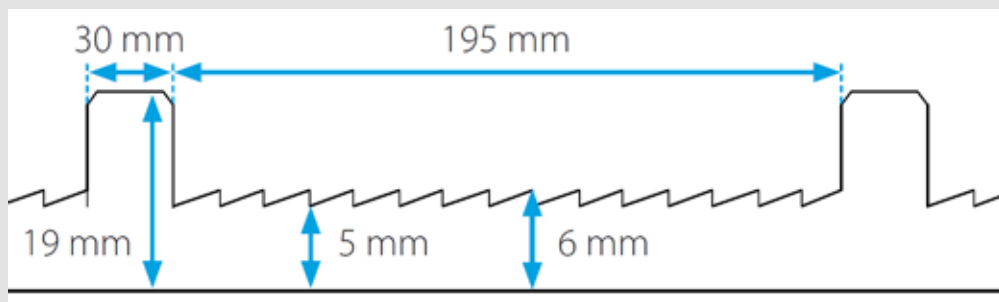

IDS RAMP

CATTLE TRUCK DECK MAT

COMFORT

Prevents slipping while animals get in or out the cattle truck.
Reduces trampling noise that stresses the animals.

INSTALLATION

Rests on wooden or iron decks.
Screwed or glued.

HYGIENE

Water jet or high pressure cleaning.
Resistant to detergents and disinfectants.

RELIABILITY

Heavy duty rubber mat.
Saves time during animal loading.

Custom dimensions on request

Reference	Width	Length	Weight	Units / palet	Units / container
IDSRAMP	2,40 m	30 m	8,5 kg/m²	1 roll	12 rolls