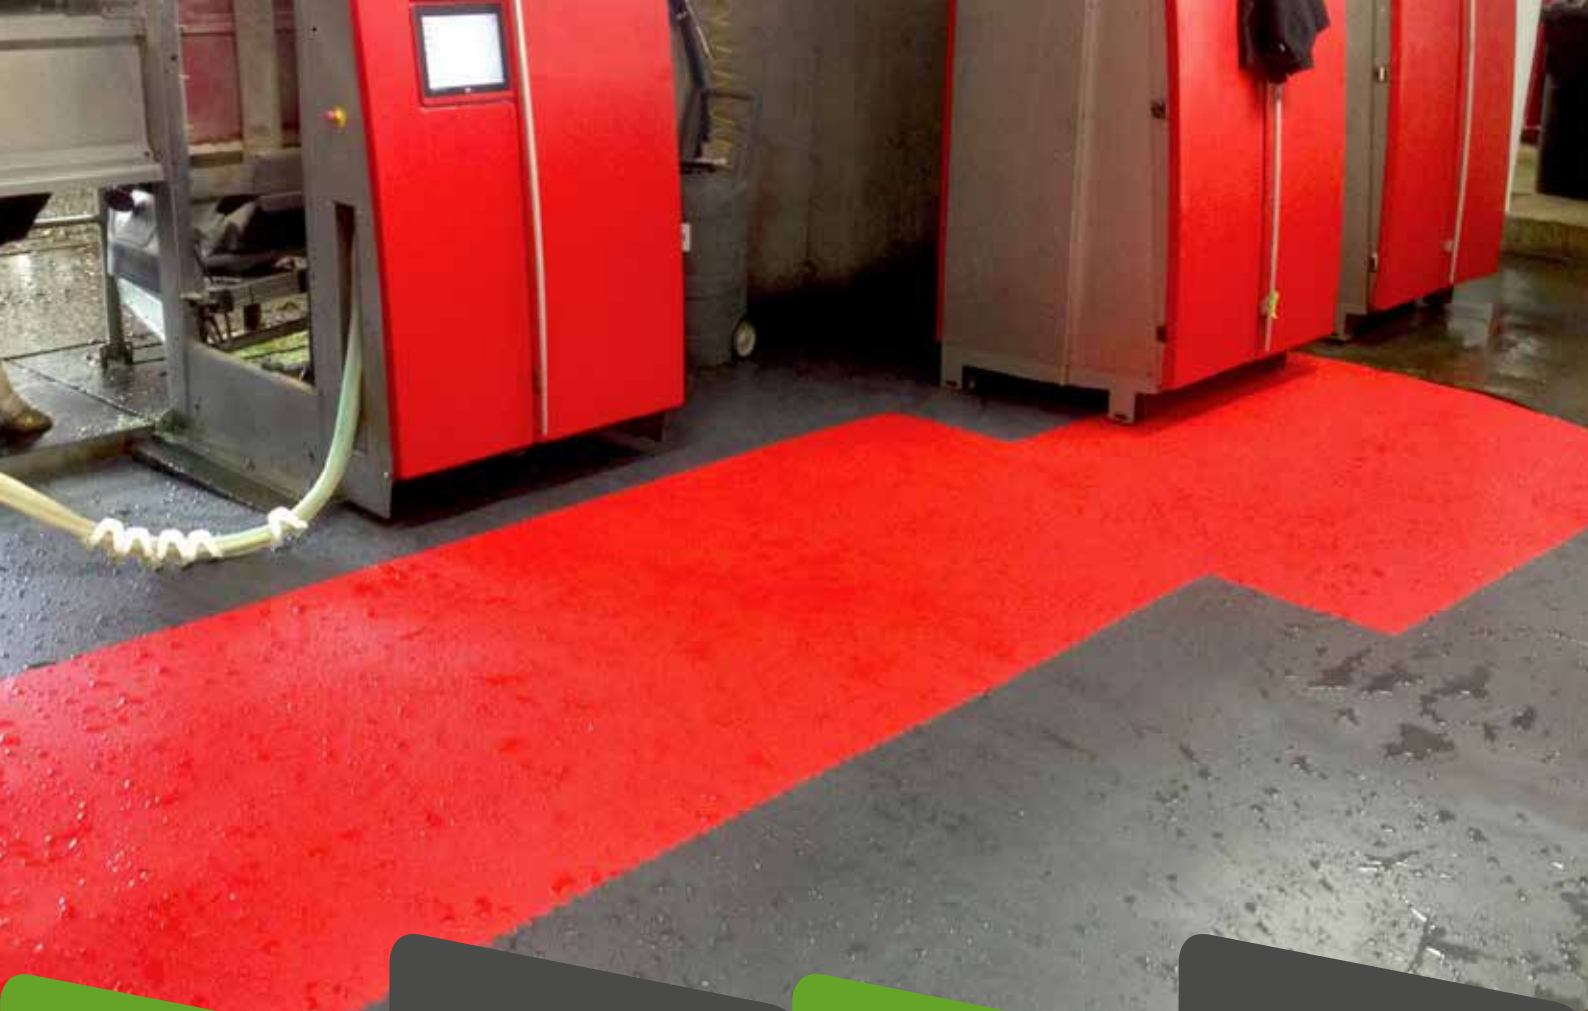

IDEX

NON-SLIP TILES FOR
MILKING PARLORS PITS

COMFORT

Its non-slip surface makes wet grounds less slippery. Insulates from the cold.

INSTALLATION

Loose laying on concrete slab or worn tile. Available in blue, green, red, light grey.

HYGIENE

Water jet or high pressure cleaning. Resistant to detergents and disinfectant products.

RELIABILITY

High quality PVC composition. 92 shore hardness. Good value for money.

PVC

Quick & easy to install