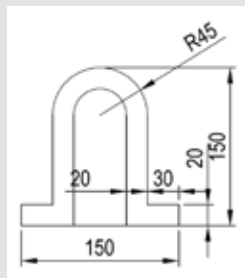

Place a 6x8cm rafter (not included) tightened to the floor, then tighten the border on it with 8x80mm stainless steel screws and washers. 8 screws / border