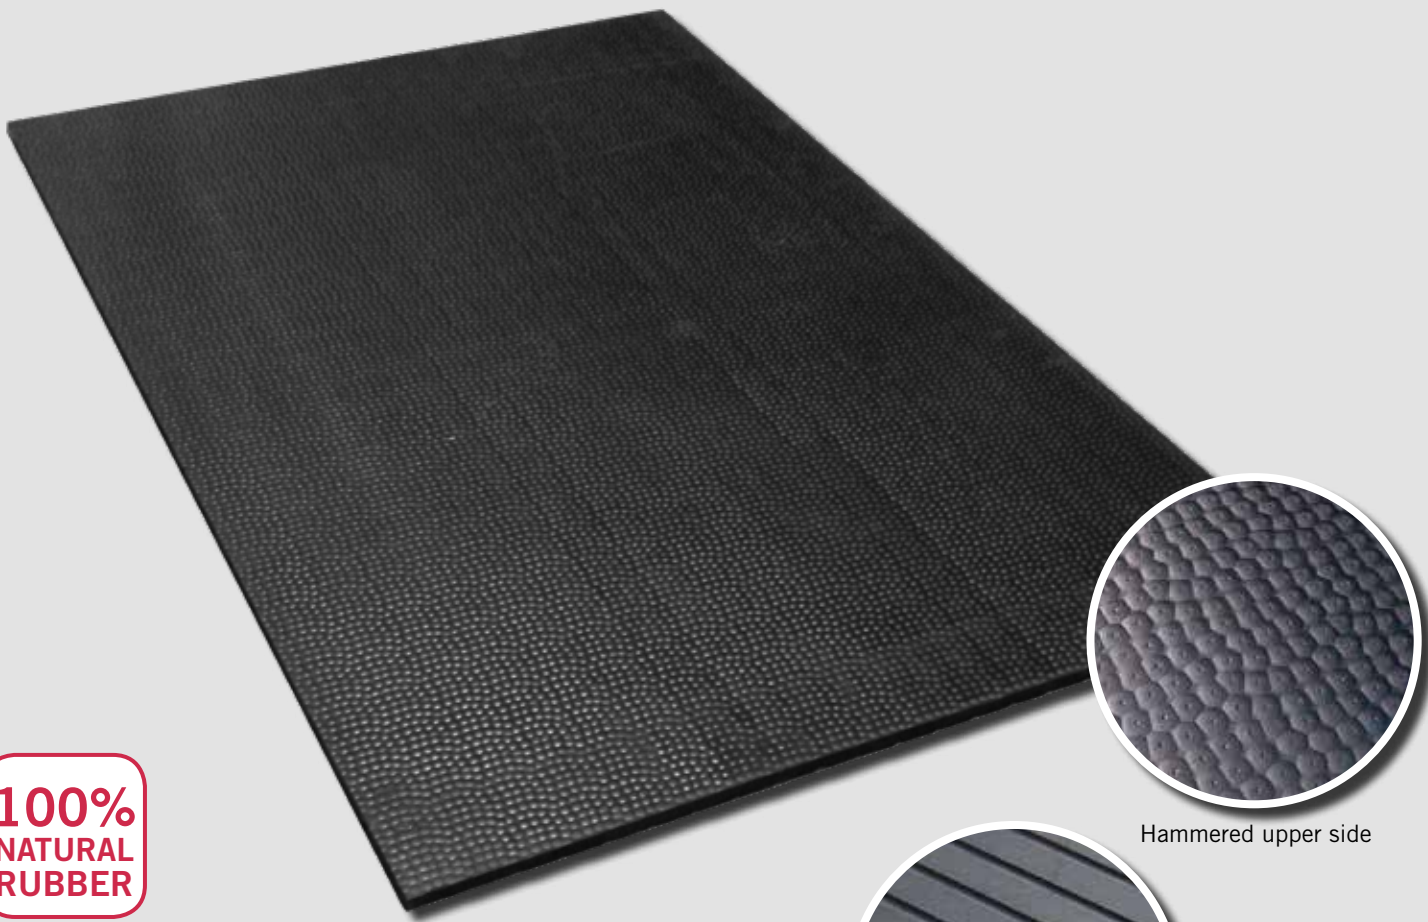

# CLASSIC

HEAVY DUTY MAT FOR  
TIE STALL AND FREESTALL

Hammered upper side

Grooved lower side

**100%  
NATURAL  
RUBBER**

8x100mm Hammerfix with stainless steel screws & washers. 3 screws / place

Quick & easy to install

## COMFORT

Comfortable thanks to its structure made of natural rubber. Suitable for sleeping and long standing position in the case of tie stall.

## SECURITY

Non-slip hammered upper side. Facilitates cow sleep. Reduces the risk of injury.

## RELIABILITY

Heavy duty and non-deformable product. Reduced maintenance costs, straw consumption, and working time.

Four straight edges

Custom dimensions on request

Width	Length	Thickness	Weight	Units / pallet	Units / container
100 cm	150 - 165 - 175 - 185 - 200 - 220 cm	17 mm	23 kg/m <sup>2</sup>	Contact us	Contact us
110 cm	150 - 165 - 175 - 185 - 200 - 220 cm	17 mm	23 kg/m <sup>2</sup>	Contact us	Contact us
120 cm	150 - 165 - 175 - 185 - 200 - 220 cm	17 mm	23 kg/m <sup>2</sup>	Contact us	Contact us
125 cm	150 - 165 - 175 - 185 - 200 - 220 cm	17 mm	23 kg/m <sup>2</sup>	Contact us	Contact us