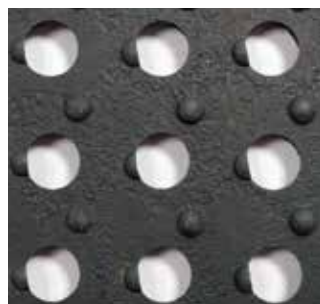

RUBBER GRATINGS MR12 Roll

Rubber gratings on a roll

11

Composition : 100% natural rubber
(recycled and non-recycled natural rubber)

Advantages:

- The only grating on a roll
- Model conforming to the disabled standard LOGC940024A (Holes diameter must be less than 20 mm)
- Very thin to reduce the risk of tripping, and to facilitate the passage of wheelchairs
- Non-slip and draining
- Lightweight and easy to fit
- Laying on a hard floor

Colour: black - Other colours on request

+ **Info :** custom cutting

upper surface

lower surface

Reference	Dimensions	Thickness	Weight	Fire classification
MR12RL60	0,60 x 10 m	10 mm	7,5 kg/m ²	-
MR12RL91	0,91 x 10 m	10 mm	7,5 kg/m ²	-
MR12	1,83 x 10 m	10 mm	7,5 kg/m ²	-

Disabled standard

Outdoors

for laying

500 à 1000 passages / day

High traffic

100% rubber

Draining

-40°C