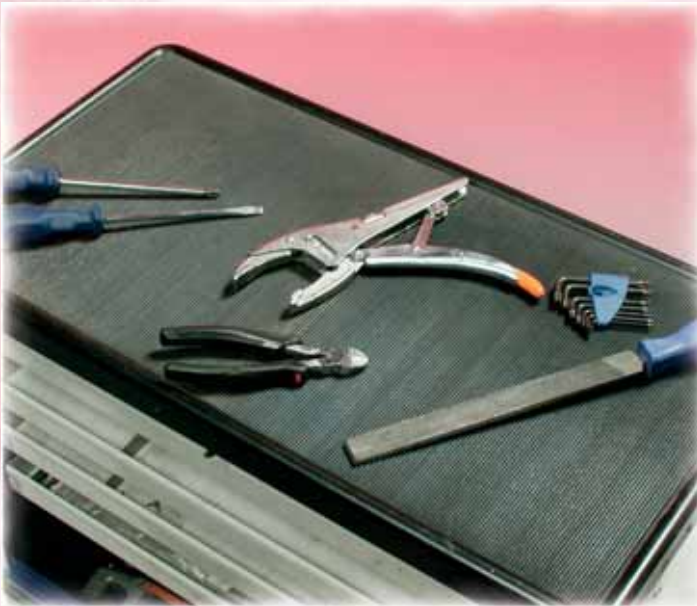

# Fines stries

Fine 120

## Ribbed mat

Floor covering designed to protect sloped surfaces or supports. Applications: counters, workshop surfaces, car trunks, store display furniture, etc. Non-slip, sound-absorbent, excellent wear and tear resistance.